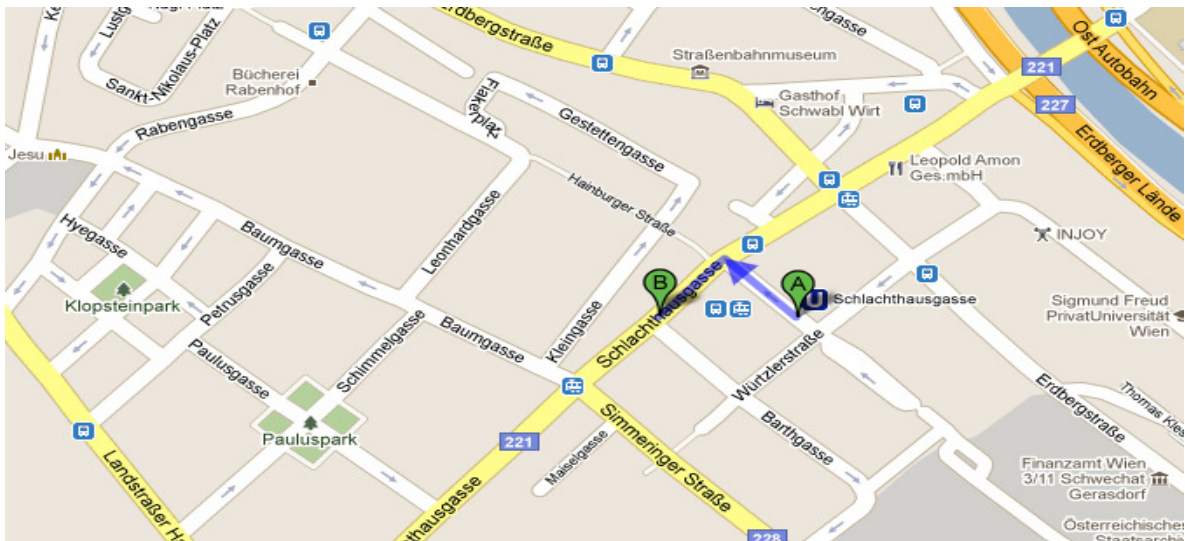

WISUTIL CONFERENCE - Vienna, 26 & 27 September 2011

<http://www.wageindicator.org/main/projects/wisutil/wisutil#project-overview>

Map of Vista3 (B)

Map of Hotel Wandl

Map of route Hotel Wandl (A) to Vista3 (B)

Map of Restaurant Glacis Beisl

Map of route Hotel Wandl (A) to Glacis Beisl (B)