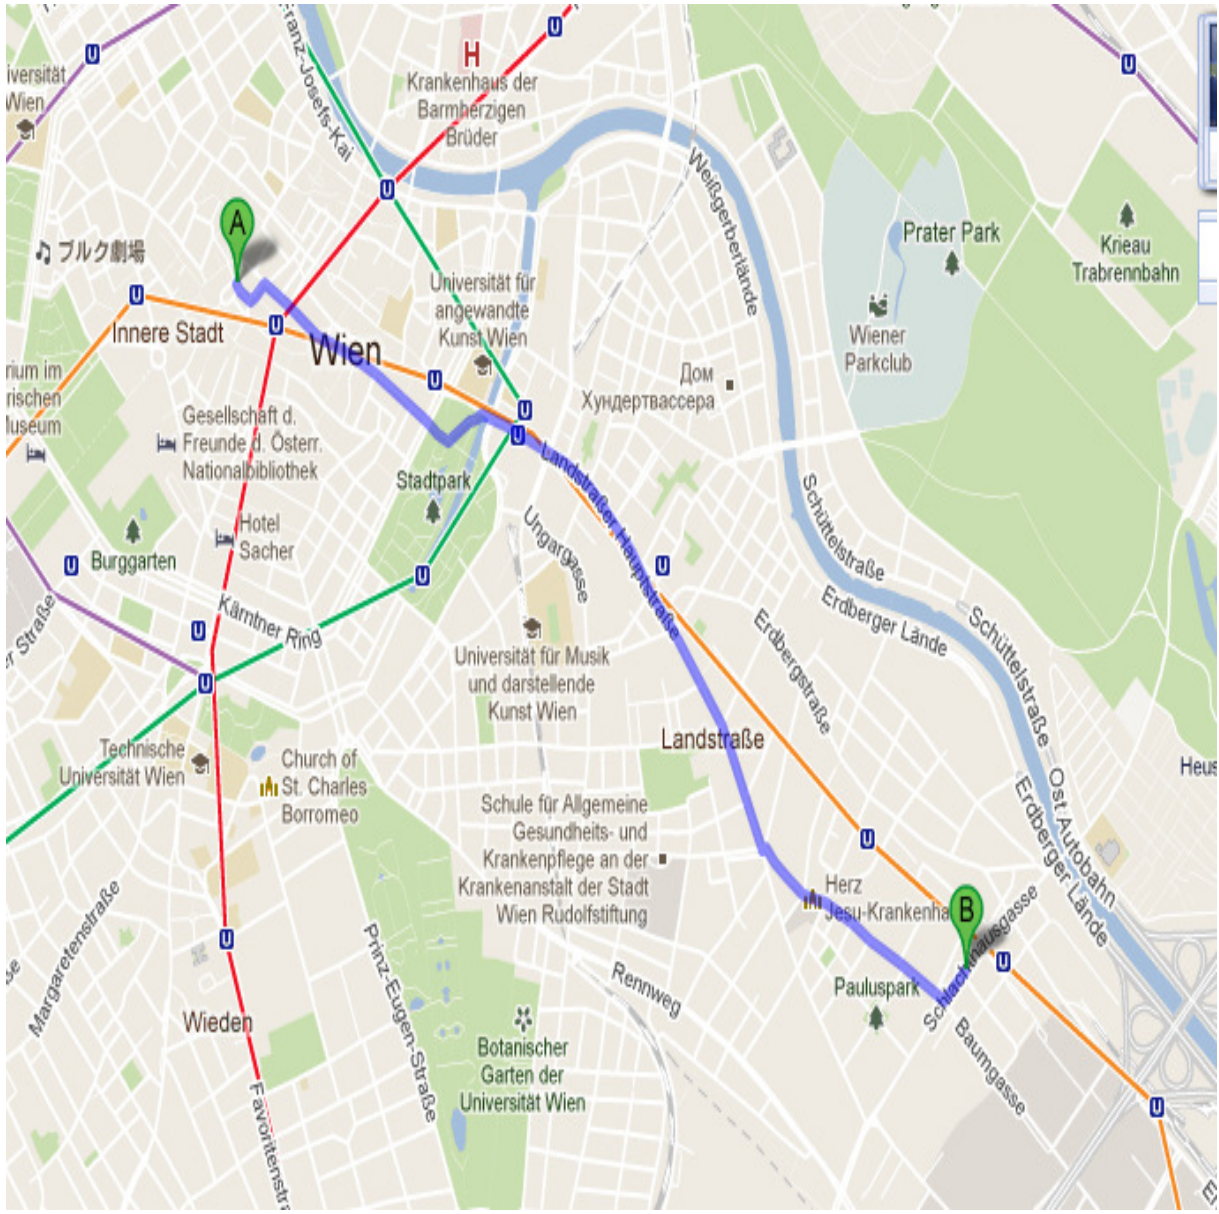

WISUTIL CONFERENCE - Vienna, 26 & 27 September 2011

<http://www.wageindicator.org/main/projects/wisutil/wisutil#project-overview>

Map of Vista3 (B)

Map of Hotel Wandl

Map of route Hotel Wandl (A) to Vista3 (B)

Map of Restaurant Glacis Beisl

Map of route Hotel Wandl (A) to Glacis Beisl (B)