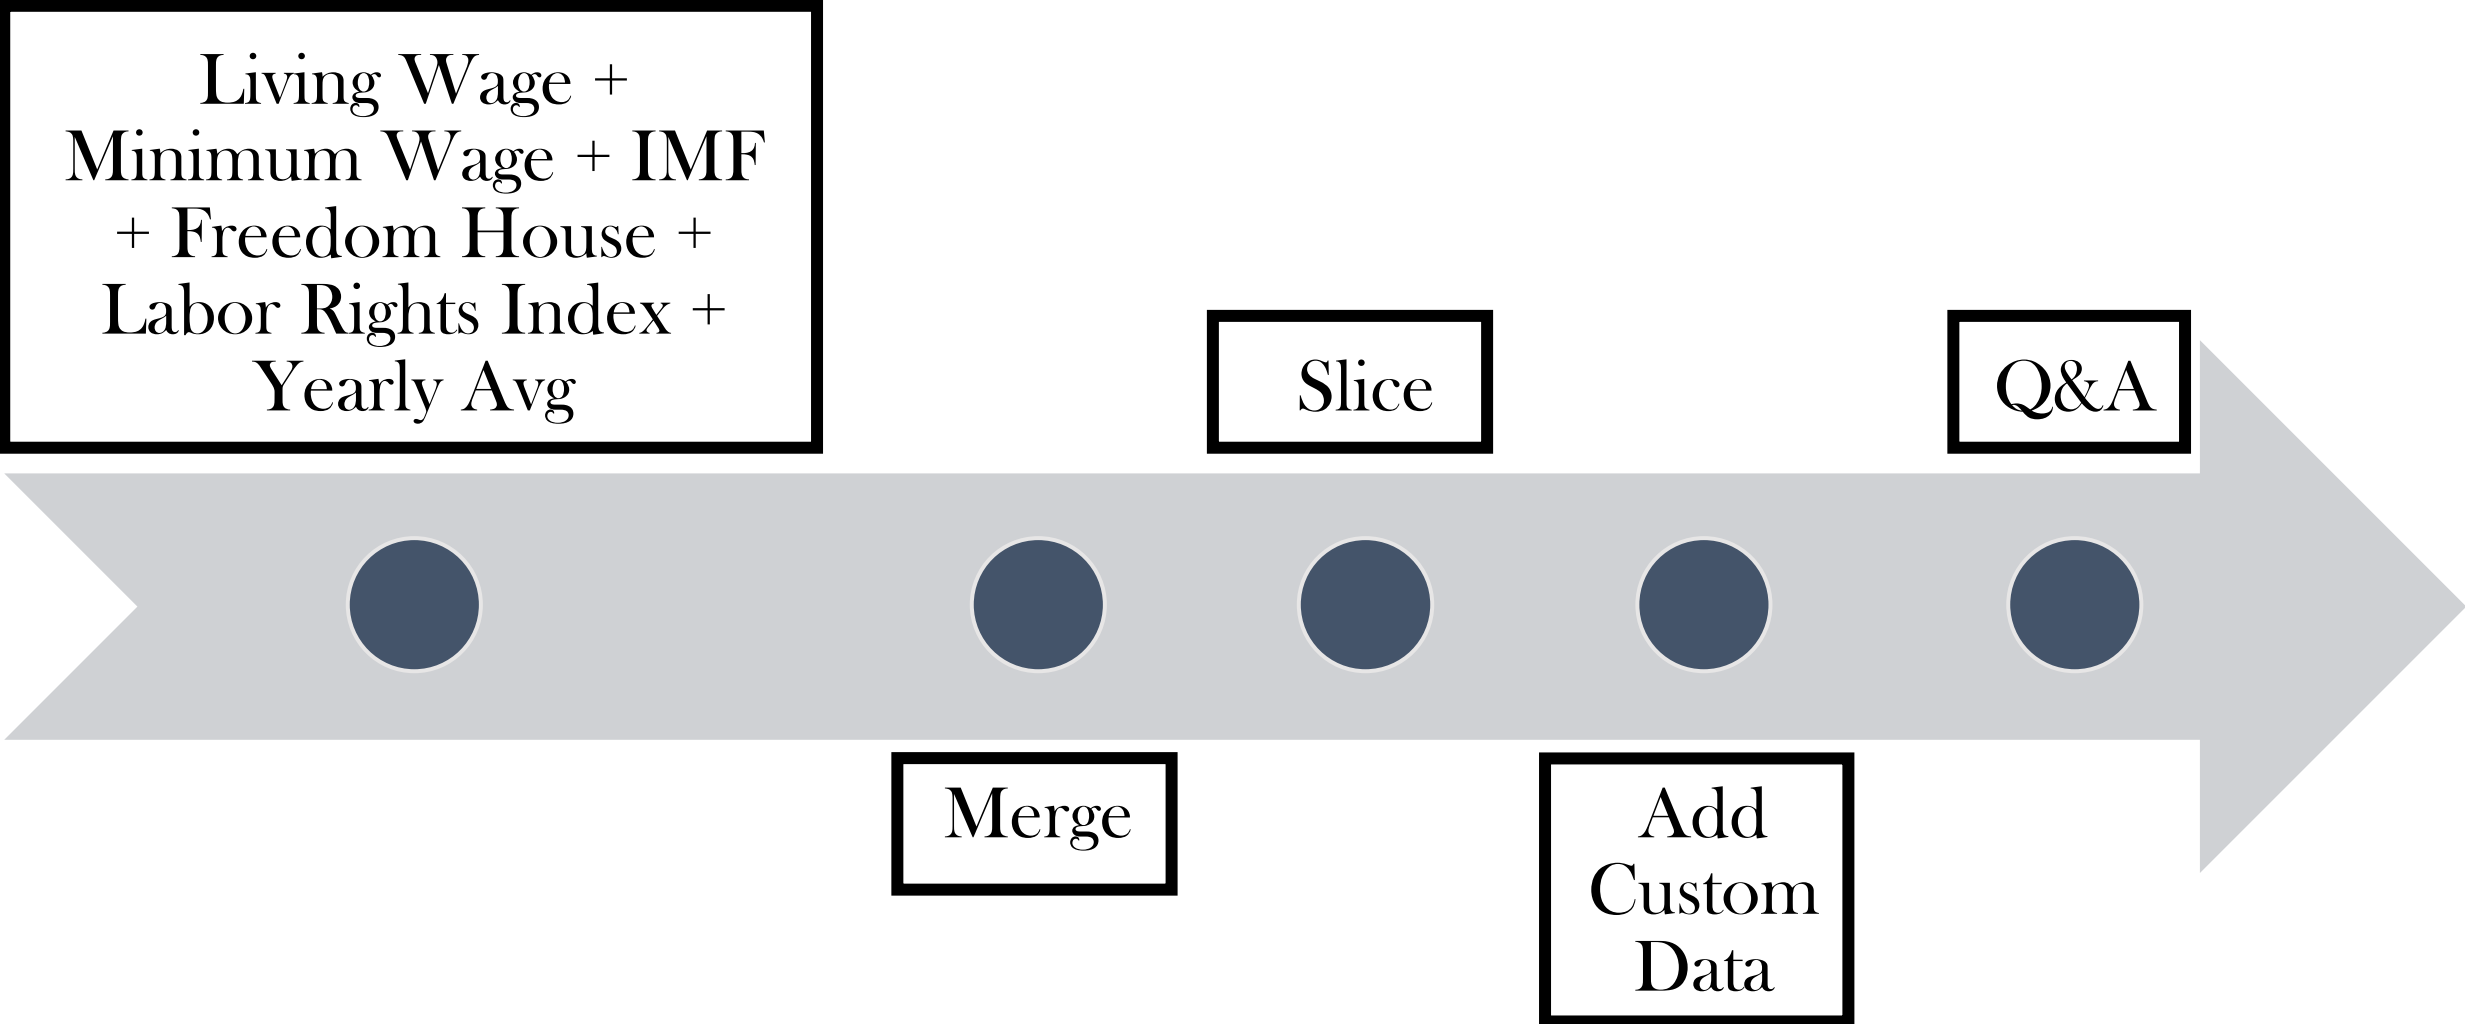

Data Analysis And Production

Aakash Bothra

Overall Process:

Living Wage +
Minimum Wage + IMF
+ Freedom House +
Labor Rights Index +
Yearly Avg

Slice

Q&A

Merge

Add
Custom
Data

Challenges & Solutions:

Challenges:

1. Data Accuracy
2. Slice: Client Region/Location
3. Custom Work: Ranges from simple to recalculating a complete dataset. E.g. Yearly Avg
4. Q&A

Solutions:

1. Checks [Formulas & Filters] || Dynamic
2. No absolute solution. Few are manual search, use old mapped data, Client website
3. Flexible datasets || Dynamic
4. No absolute solution. Ranges from simple to complete new projects

Thank
You

The image features the words "Thank You" written in a white, elegant cursive font. The text is centered and set against a background of a repeating geometric pattern of triangles in various shades of purple. The overall composition is clean and visually appealing, with the white text providing a strong contrast against the purple background.